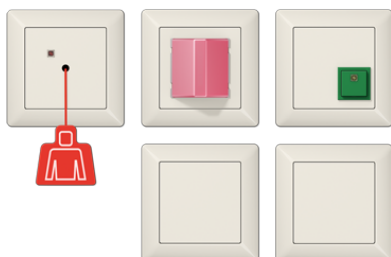

Технический паспорт продукта

Набор системы срочного вызова с ИБП

Ссылочный номер

NRS AS 0834-2

Набор системы срочного вызова с ИБП

состоит из кнопки вызова со шнурком, сигнализатора срочного вызова, кнопки сброса, блока питания и ИБП модуля
(крепление винтами, без крепёжных лапок)
комплектуется 1-кратными рамками
UPS module: Installation into deep flush box

Emergency system

The JUNG emergency system is a well-conceived, complete set for emergency calls in WCs or en-suite bathrooms in old people's homes and nursing homes or WC facilities in public buildings. It ensures that a person in need of help can sound the alarm in an emergency and meets all the safety-related requirements in accordance with DIN VDE 0834.

The emergency system is a modular distributed system.

The following five components are available as a complete emergency system set:

- Pull cord push-button
An emergency call can be triggered in the bathroom/WC via an easily accessible pull cord. The pull cord push-button can also be installed in the middle of the room on the ceiling so that it is easily accessible for people in need of help. A red lamp on the switch signals that the emergency call has been triggered successfully.
- Emergency signal
The emergency signal can e.g. be installed outside next to the WC door or landing door. A triggered emergency call is signalled visually by a red LED and acoustically by a buzzer, 90 dB(A). Both signals can, if required, be changed from continuous light/continuous tone to flashing light/pulsing tone.
- Reset button
The reset button is installed next to the door in the same room as the pull cord push-button. The assisting personnel can reset the triggered call.
- Power supply for the emergency call system with DC 24 V
- UPS module for bridging power failures