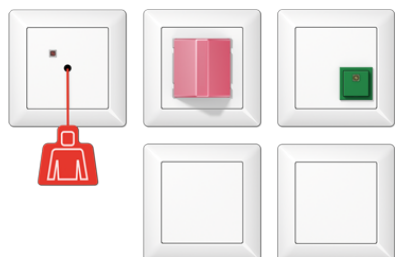

Технический паспорт продукта

Набор системы срочного вызова с ИБП

Ссылочный номер

NRS AS 0834-2 WW

Набор системы срочного вызова с ИБП

состоит из кнопки вызова со шнурком, сигнализатора срочного вызова, кнопки сброса, блока питания и ИБП модуля
(крепление винтами, без крепёжных лапок)
комплектуется 1-кратными рамками
UPS module: Installation into deep flush box

Emergency system

The JUNG emergency system is a well-conceived, complete set for emergency calls in WCs or en-suite bathrooms in old people's homes and nursing homes or WC facilities in public buildings. It ensures that a person in need of help can sound the alarm in an emergency and meets all the safety-related requirements in accordance with DIN VDE 0834.

The emergency system is a modular distributed system.

The following five components are available as a complete emergency system set:

- Pull cord push-button
An emergency call can be triggered in the bathroom/WC via an easily accessible pull cord. The pull cord push-button can also be installed in the middle of the room on the ceiling so that it is easily accessible for people in need of help. A red lamp on the switch signals that the emergency call has been triggered successfully.
- Emergency signal
The emergency signal can e.g. be installed outside next to the WC door or landing door. A triggered emergency call is signalled visually by a red LED and acoustically by a buzzer, 90 dB(A). Both signals can, if required, be changed from continuous light/continuous tone to flashing light/pulsing tone.
- Reset button
The reset button is installed next to the door in the same room as the pull cord push-button. The assisting personnel can reset the triggered call.
- Power supply for the emergency call system with DC 24 V
- UPS module for bridging power failures